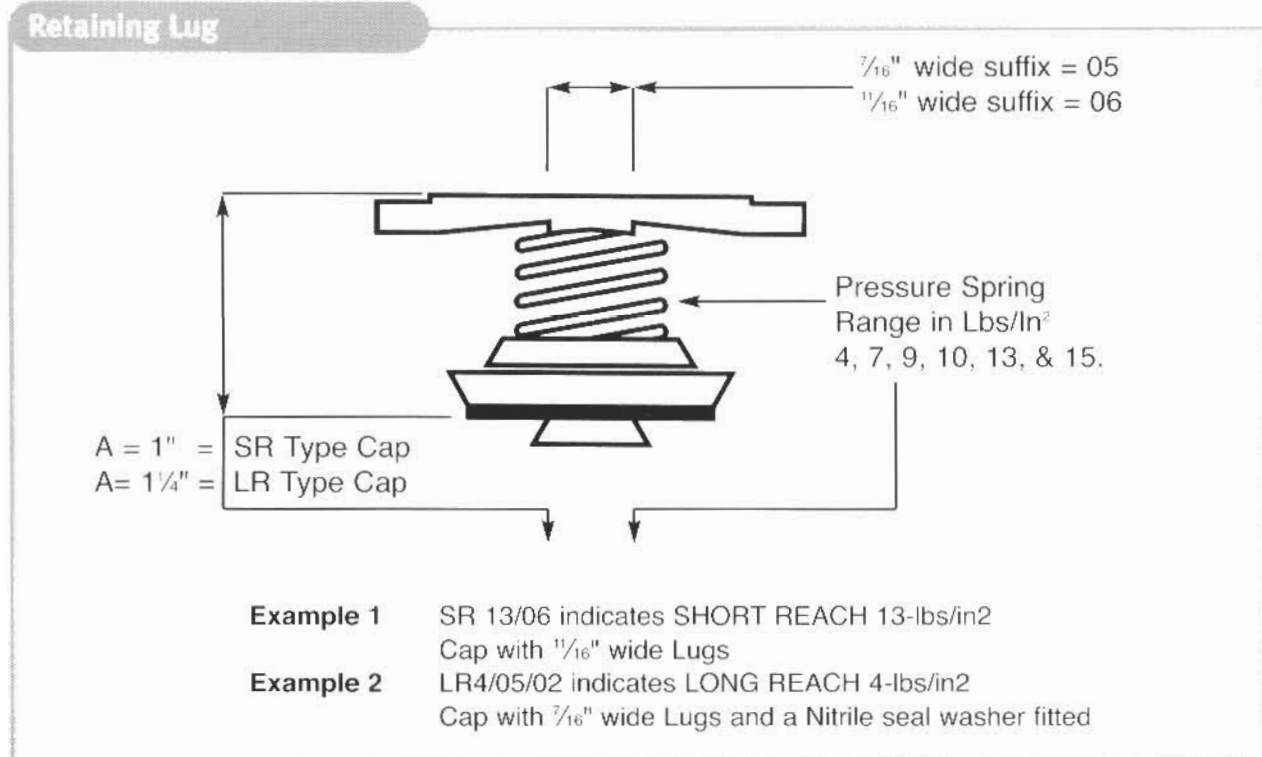

| Suffix Code | Variable Requirement |
|-------------|---|
| 02 | Neoprene/Nitrile Seal Washer Fitted into Cap Top Hole |
| 03 | Hole added to Cap Top for Chain Fitment |
| 04 | Captive Chain and Split Ring fitted to Cap Top |
| 05 | Cap has Retaining Lugs $\frac{7}{16}$ " (.43") wide |
| 06 | Cap has Retaining Lugs $\frac{11}{16}$ " (.69) wide |